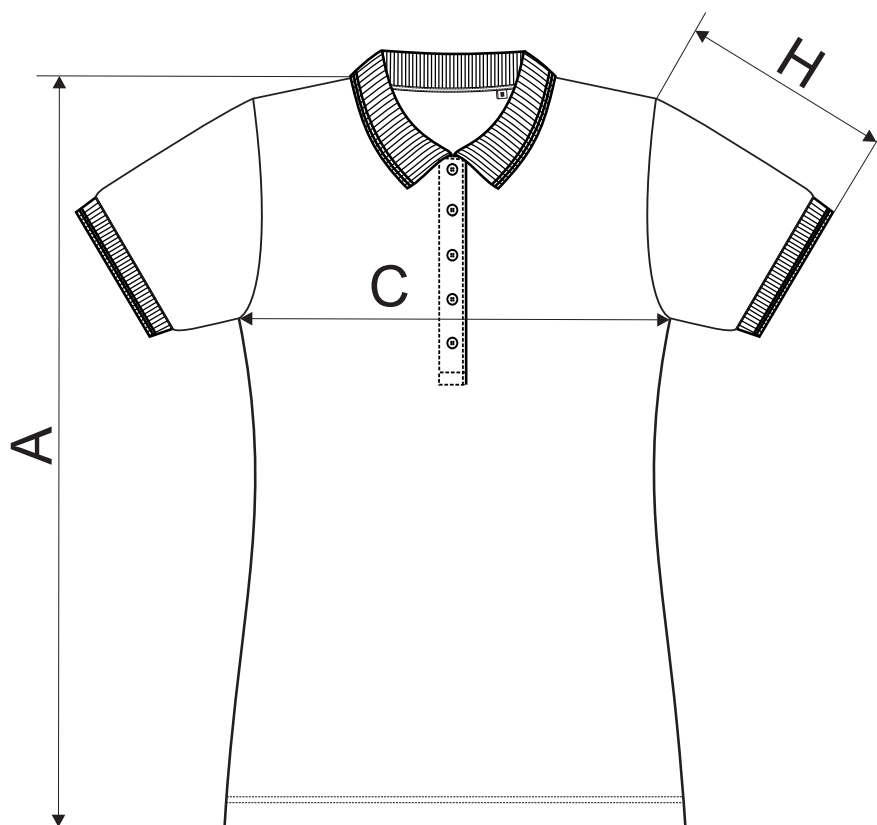

F10 Pique Polo Free ♀

SIZE SPECIFICATION [cm]

size	S	M	L	XL	2XL
A	64	66	68,5	71	73,5
C	44	48	52	58	64
H	19	19,5	20,5	22	23,5

All size specifications listed are in cm. Accepted tolerance of up to $\pm 5\%$.